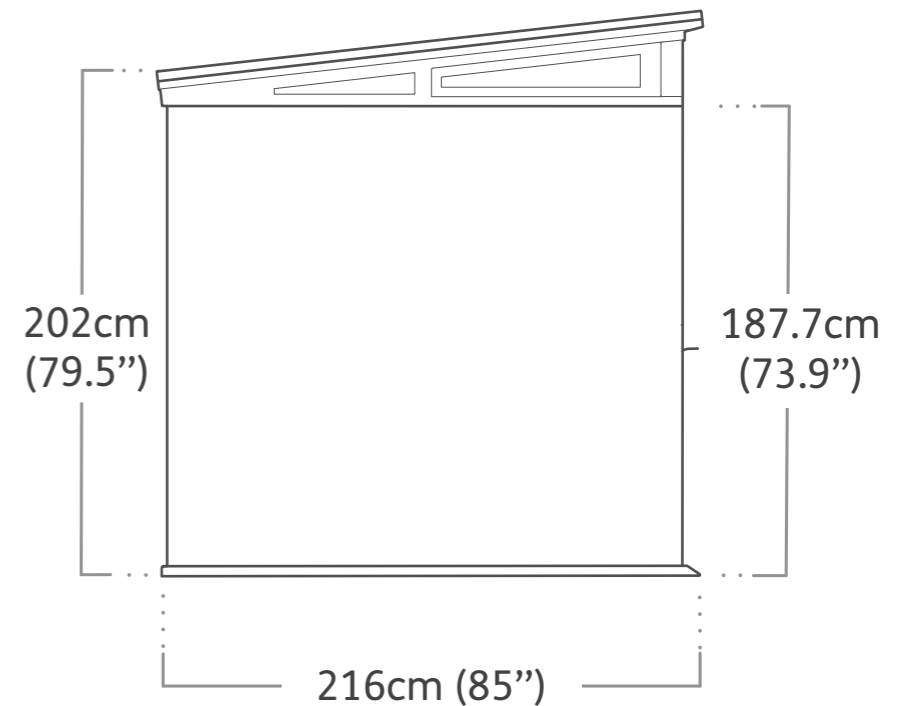

# Artisan 7x7

Product Dimensions

Interior Dimensions (WxDxH) : 201x201x219.8 cm | 79.1"x79.1"x86.5"