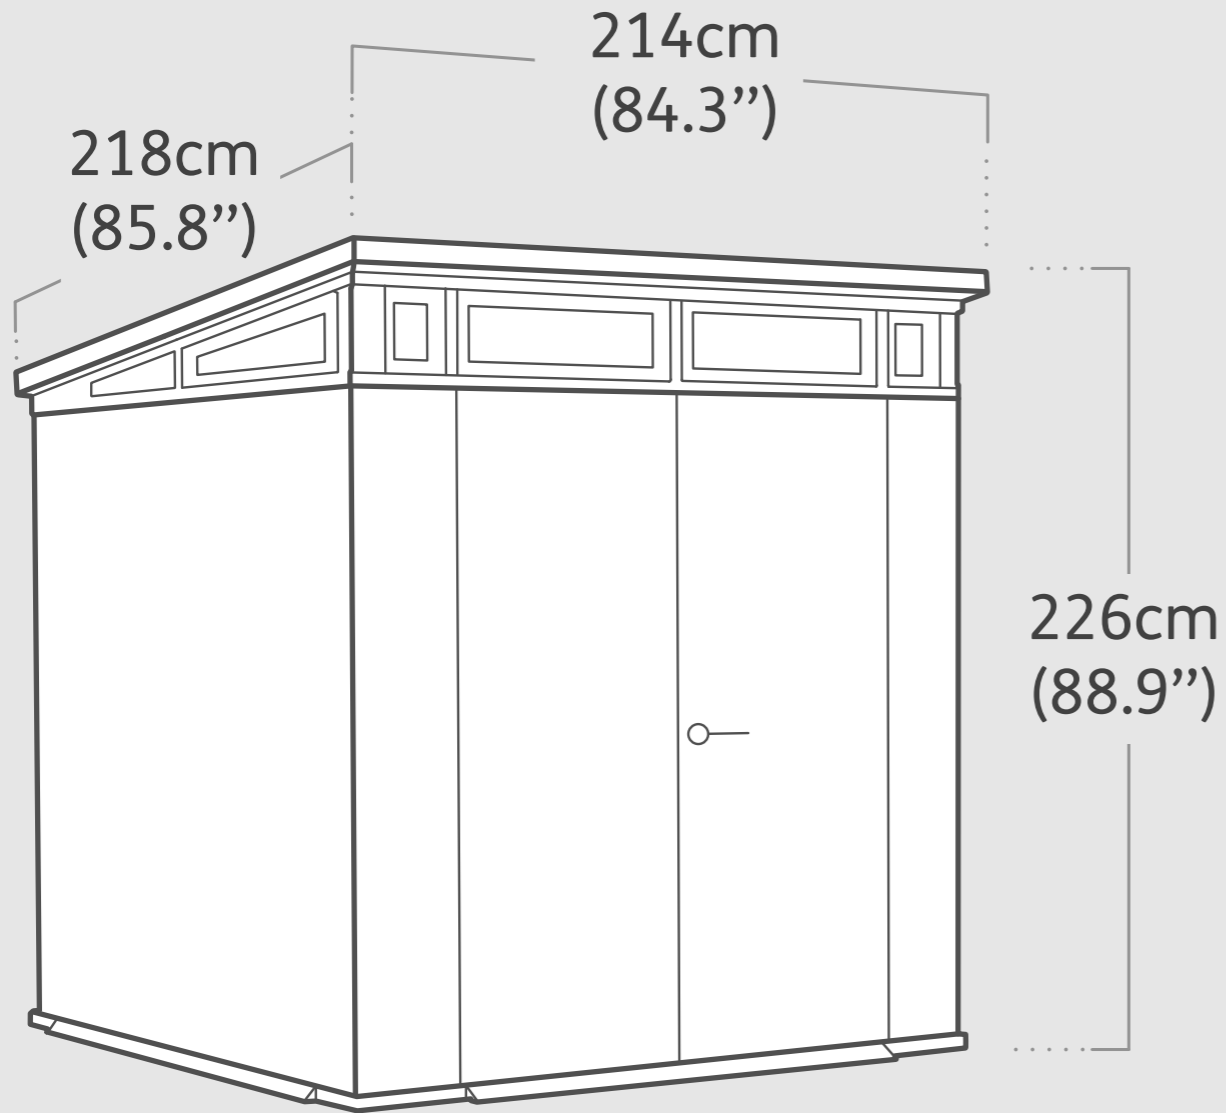

# Artisan 7x7

Product Dimensions

Interior Dimensions (WxDxH) : 201x201x219.8 cm | 79.1"x79.1"x86.5"