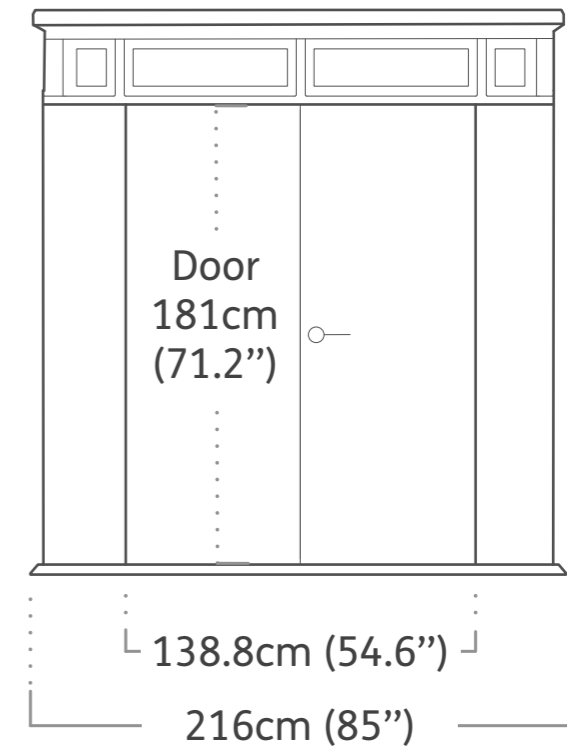

# Artisan 7x7

Product Dimensions

Interior Dimensions (WxDxH) : 201x201x219.8 cm | 79.1"x79.1"x86.5"