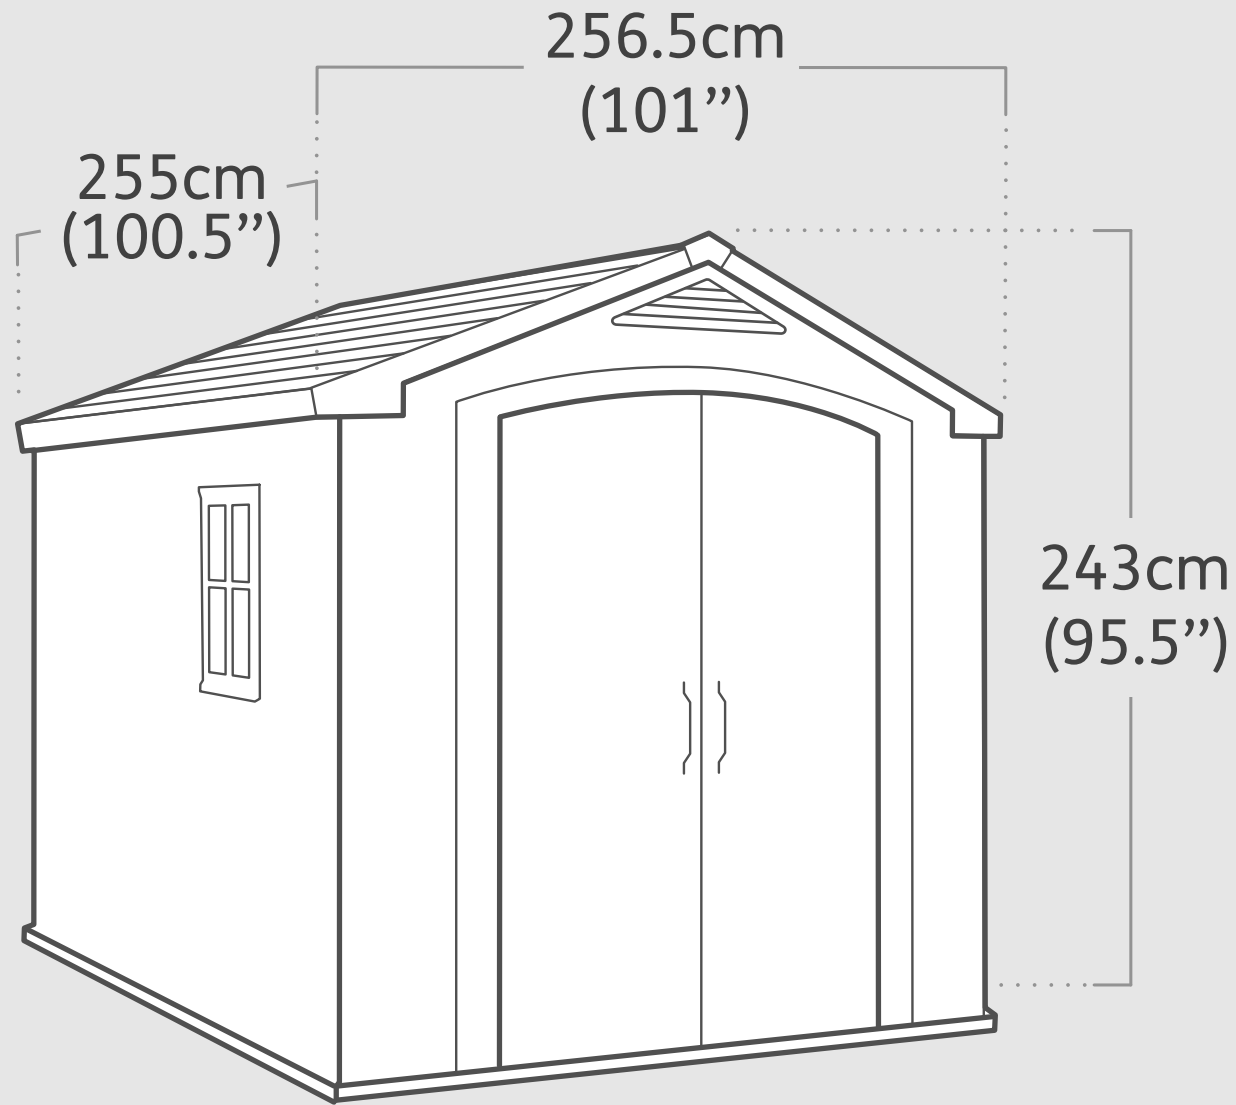

Factor 8x8
Product Dimensions

Interior Dimensions (WxDxH) : 236.5x237x238.5 cm | 93"x93.5"x94"