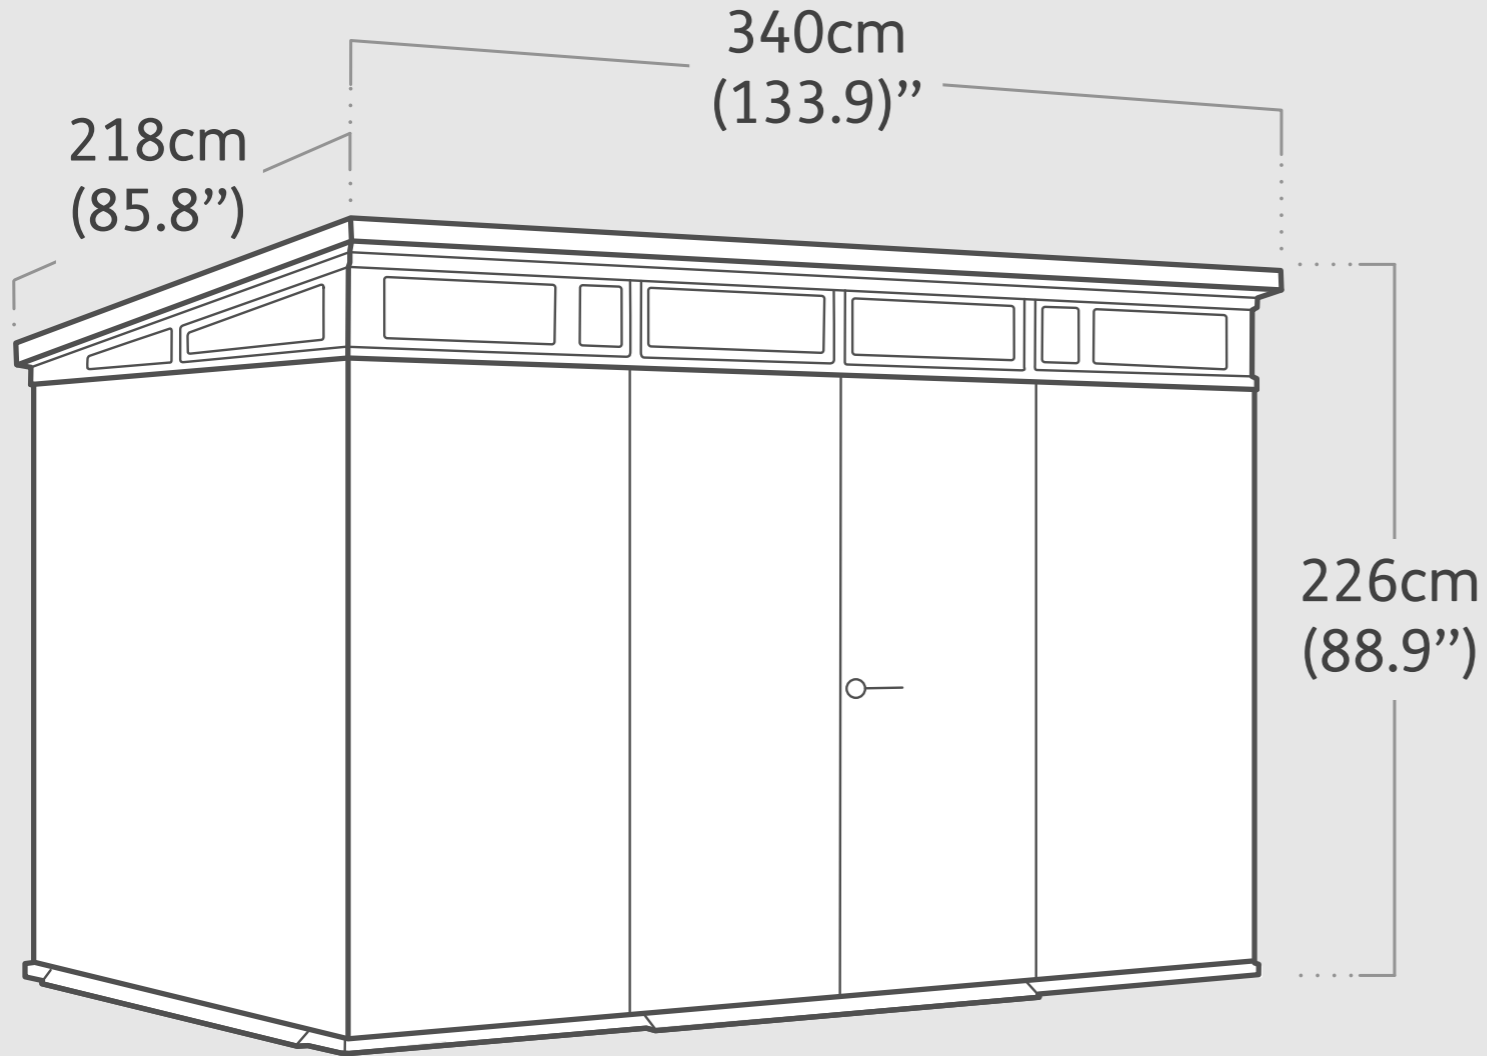

Penthouse 11x7

Product Dimensions

Interior Dimensions (WxDxH) : 327x201x219.8 cm | 128.7"x79.1"x86.5"