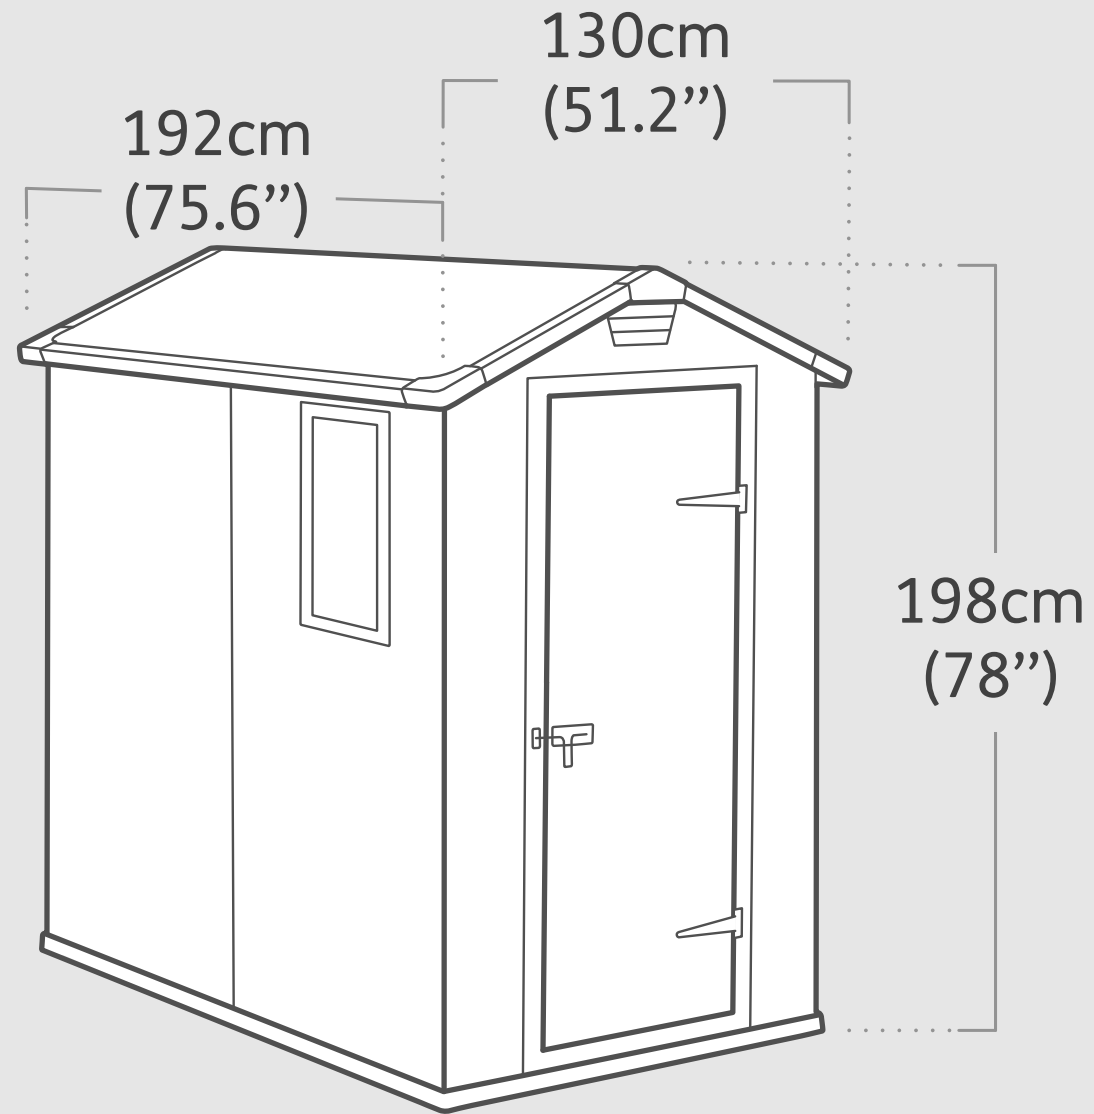

Manor 4x6S

Product Dimensions

Interior Dimensions (WxDxH) : 111x177x190 cm | 43.7"x69.7"x74.8"