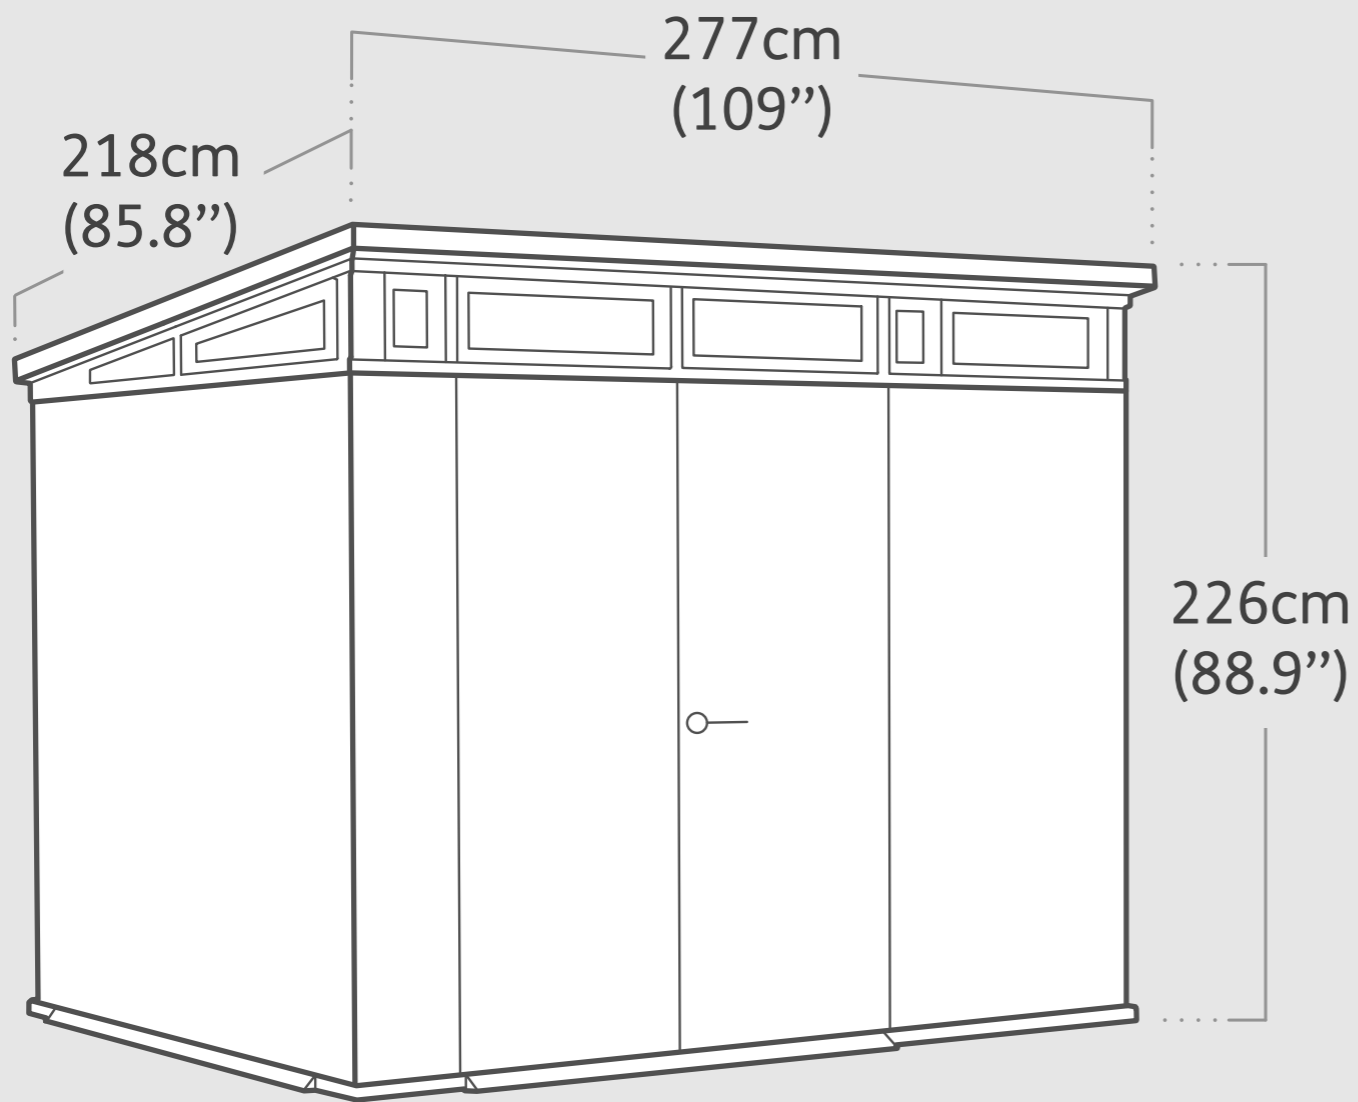

Penthouse 9x7

Product Dimensions

Interior Dimensions (WxDxH) : 264x201x219.8 cm | 103.9"x79.1"x86.5"