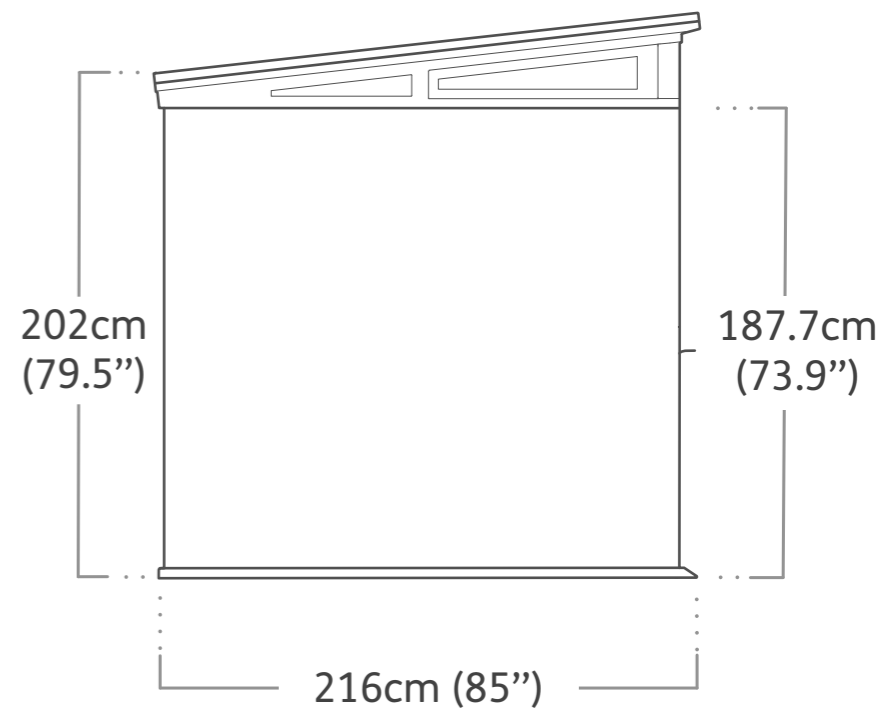

Penthouse 9x7

Product Dimensions

Interior Dimensions (WxDxH) : 264x201x219.8 cm | 103.9"x79.1"x86.5"