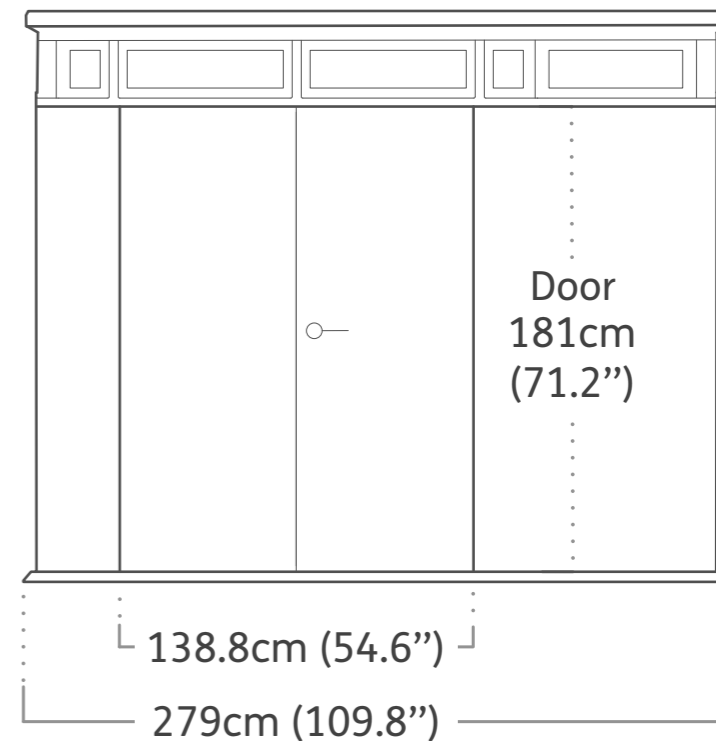

Penthouse 9x7

Product Dimensions

Interior Dimensions (WxDxH) : 264x201x219.8 cm | 103.9"x79.1"x86.5"