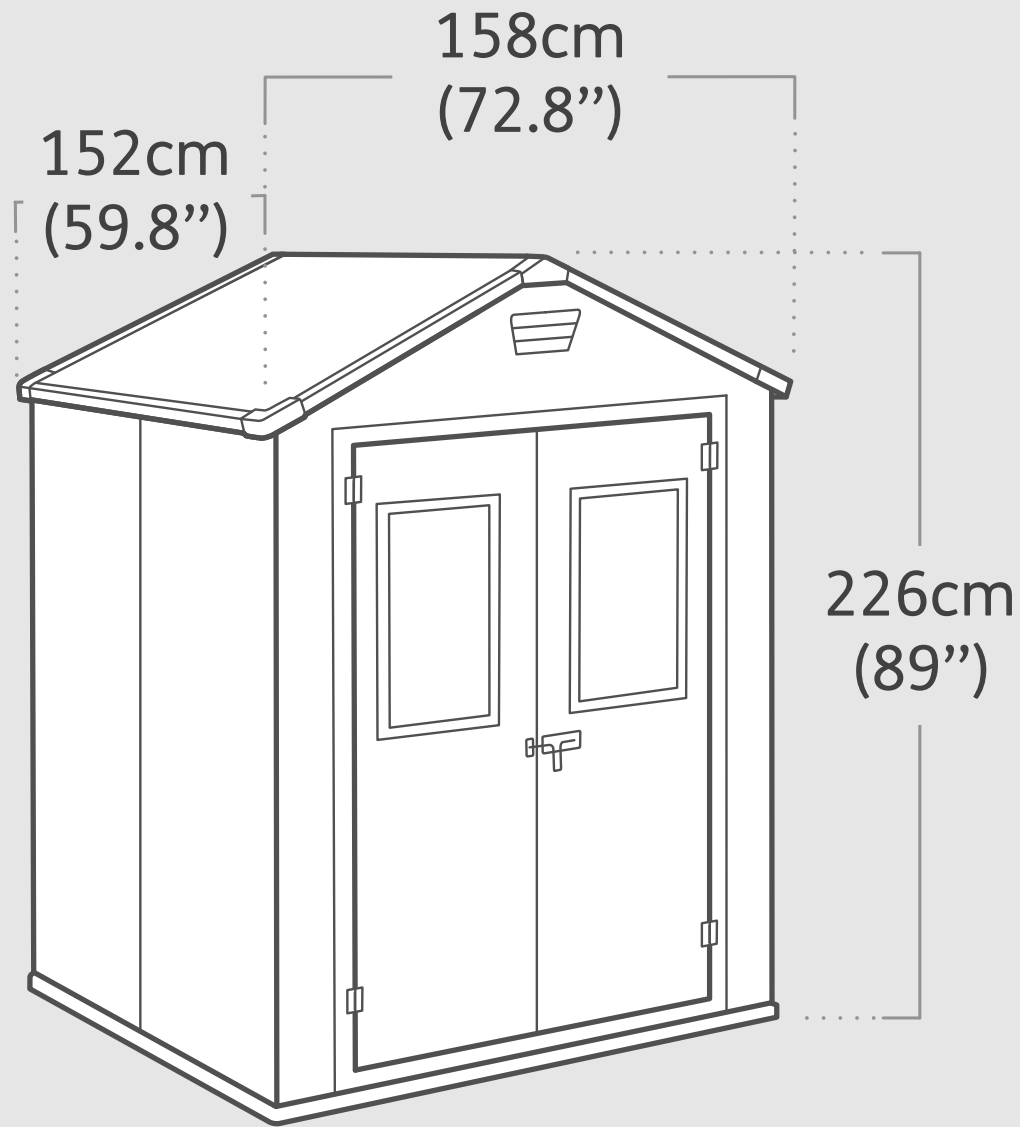

Manor 6x5SD
Product Dimensions

Interior Dimensions (WxDxH) : 169x138x219 cm | 66.5"x54.3"x86.2"