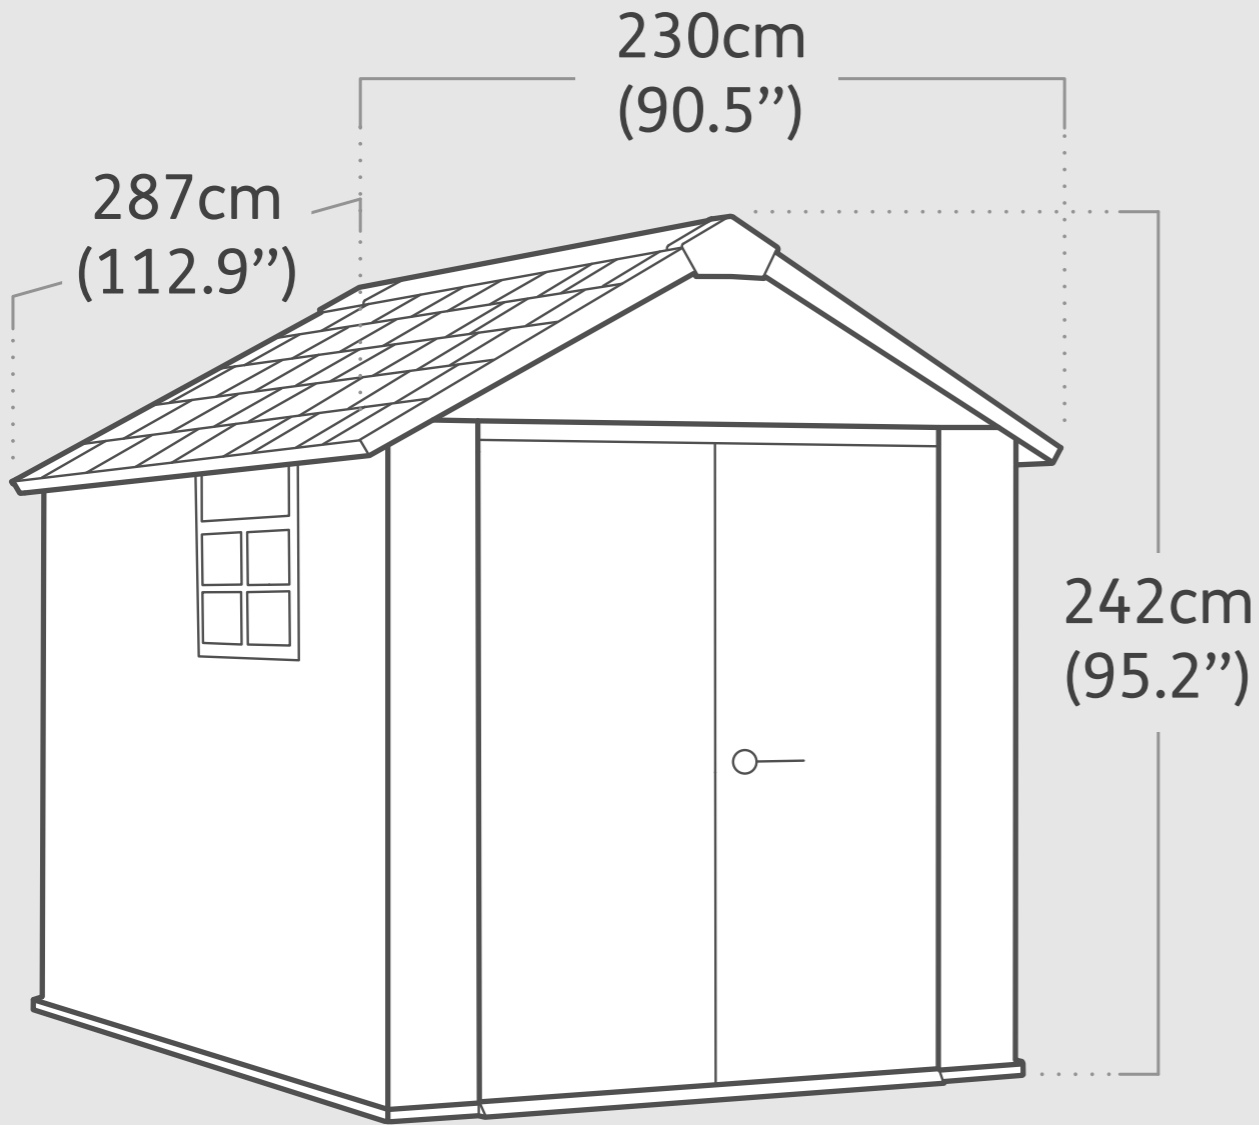

Oakland 759

Product Dimensions

Interior Dimensions (WxDxH) : 201x261x230 cm | 79.1"x10.3"x90.5"