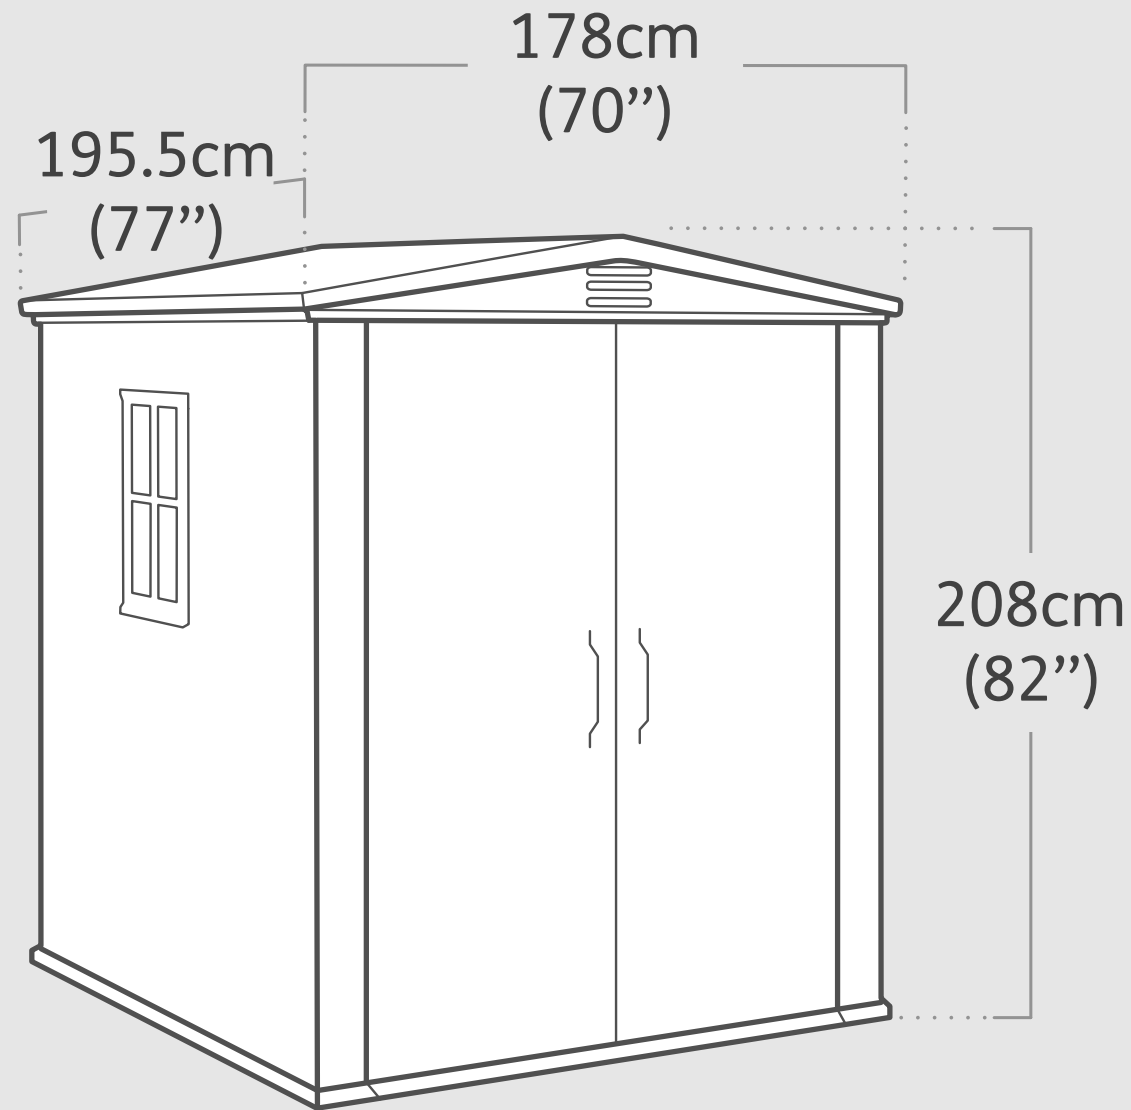

Factor 6x6
Product Dimensions

Interior Dimensions (WxDxH) : 162x182x200 cm | 64"x71.5"x78.5"