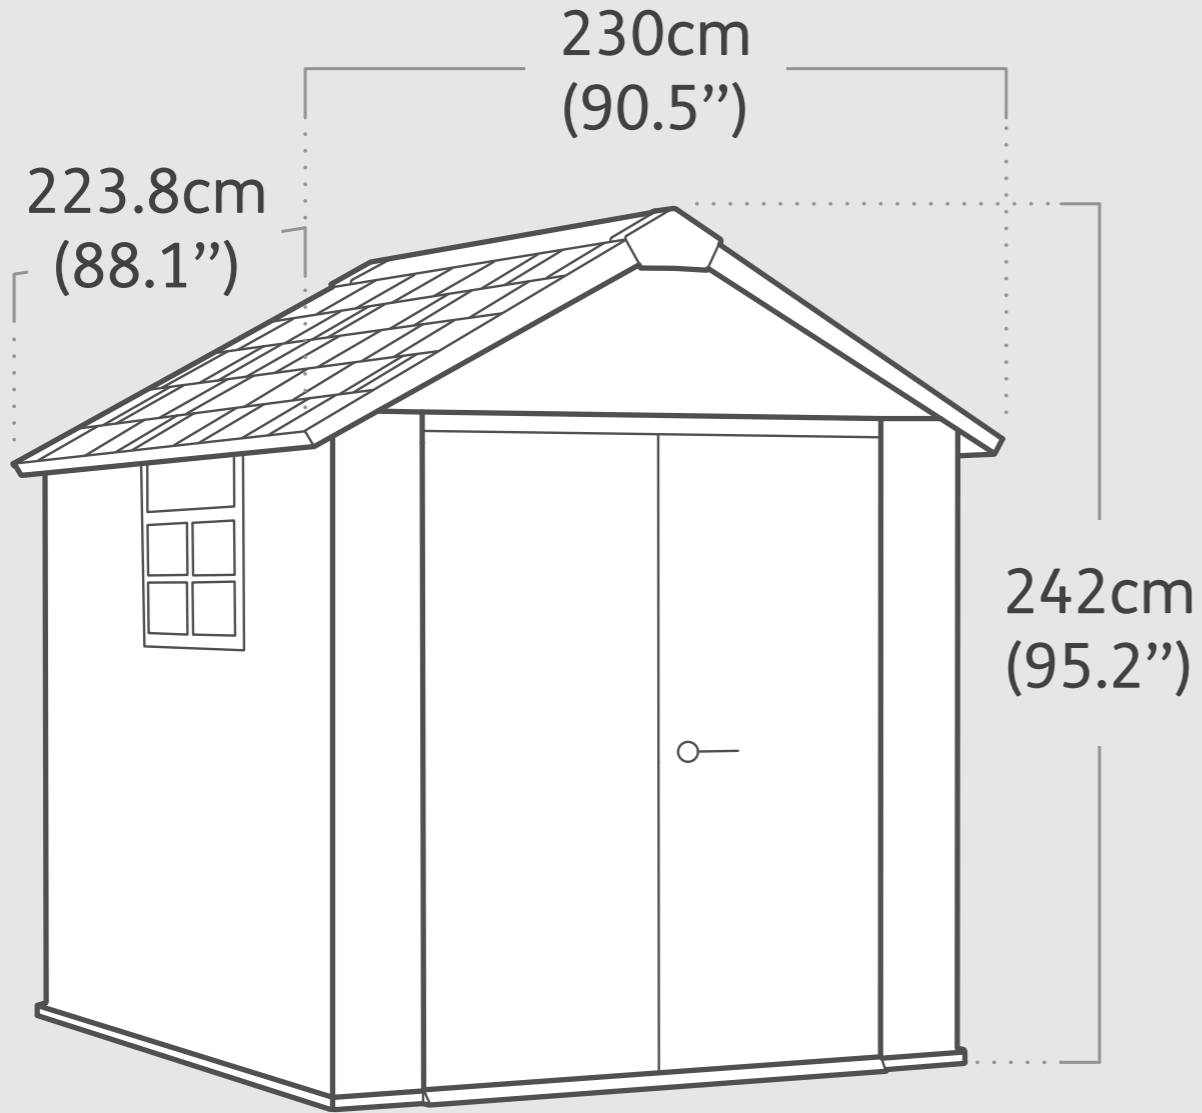

Oakland 757

Product Dimensions

Interior Dimensions (WxDxH) : 201x201x230 cm | 79.1"x79.1"x90.5"