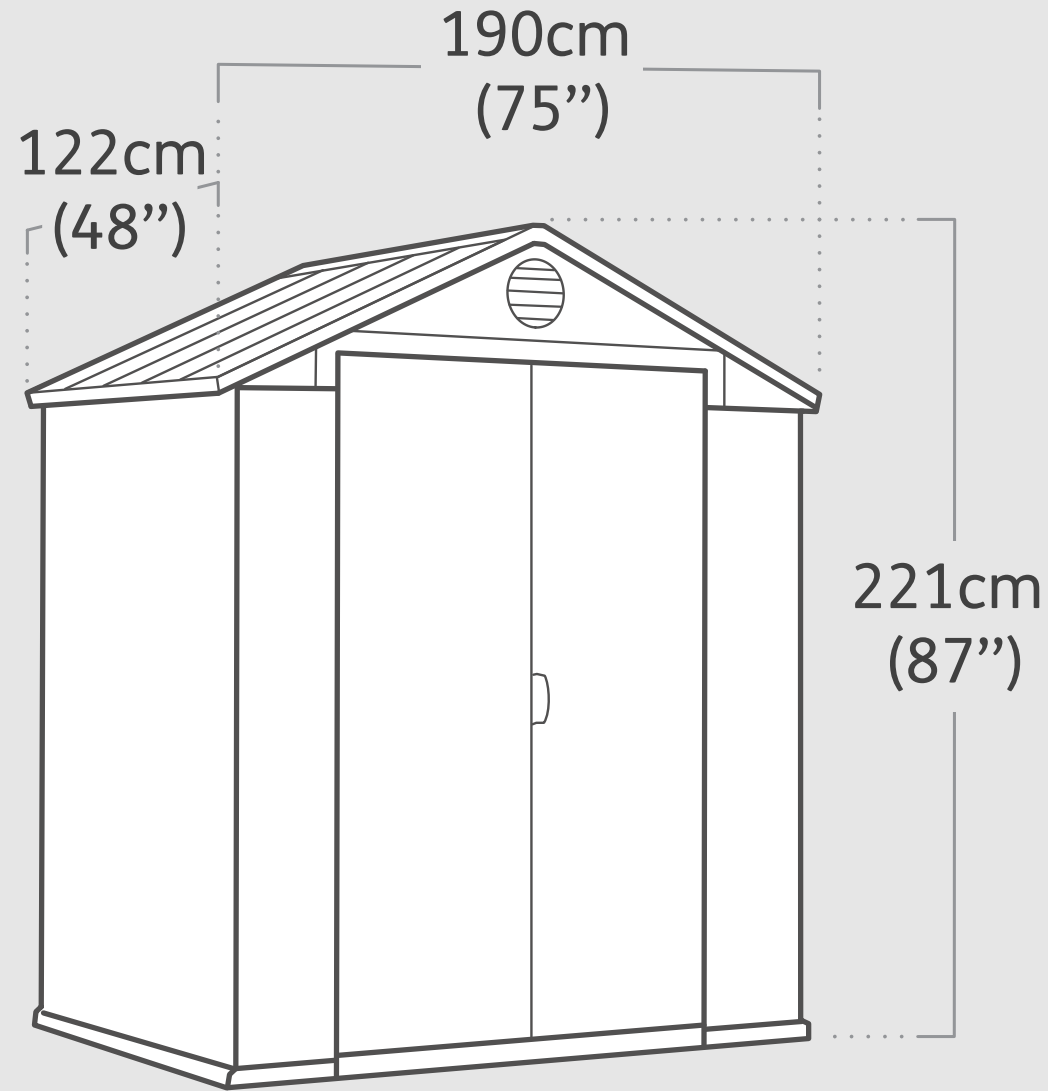

Darwin 6x4
Product Dimensions

Interior Dimensions (WxDxH) : 176x113x212 cm | 69"x44.5"x83.5"