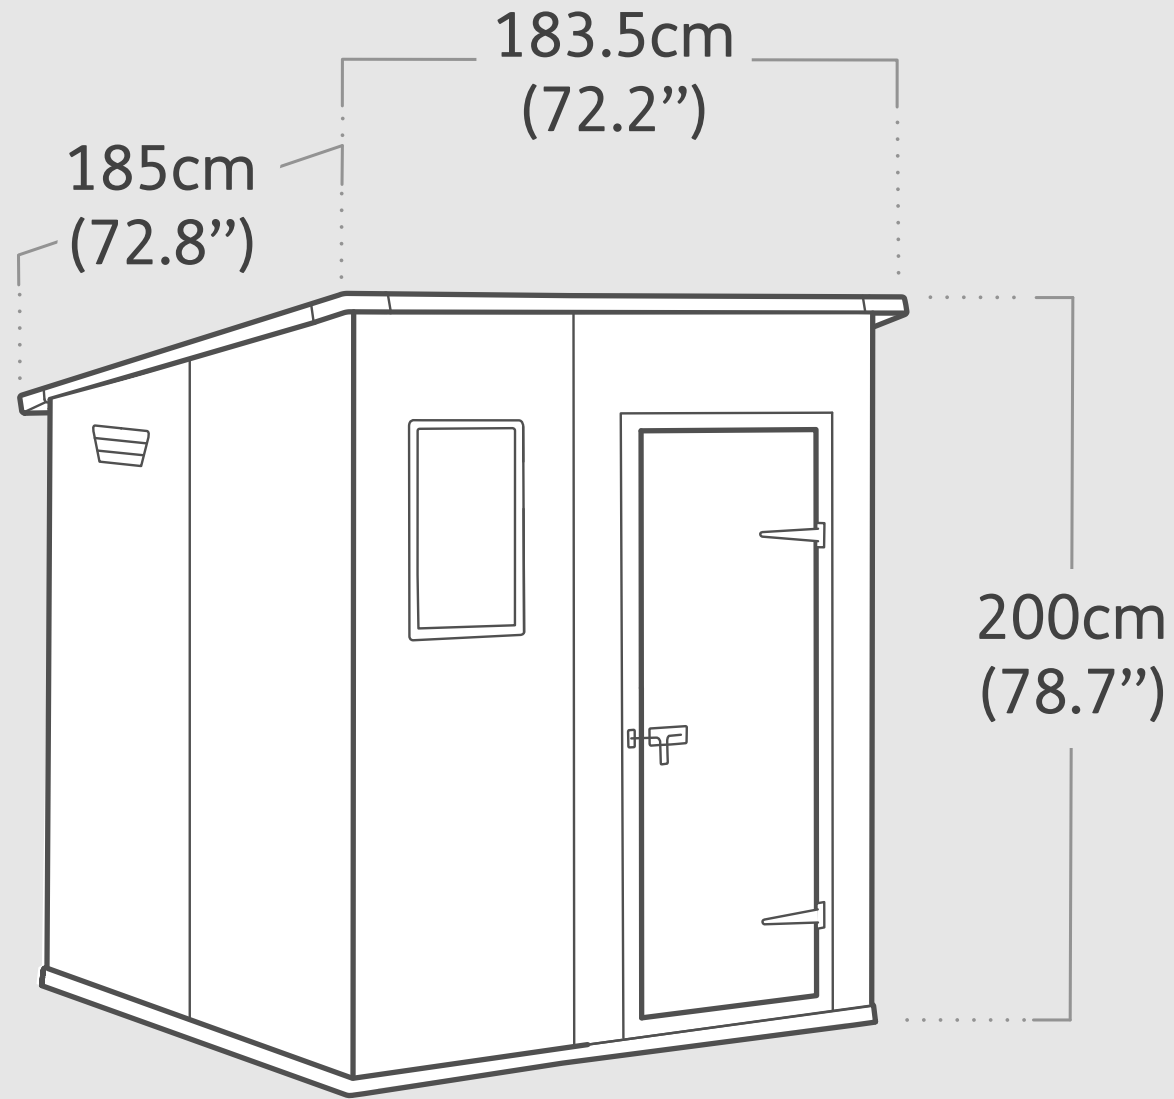

# Manor Pent 6x6

Product Dimensions

Interior Dimensions (WxDxH) : 168.5x168.5x194 cm | 66.3"x66.3"x76.4"