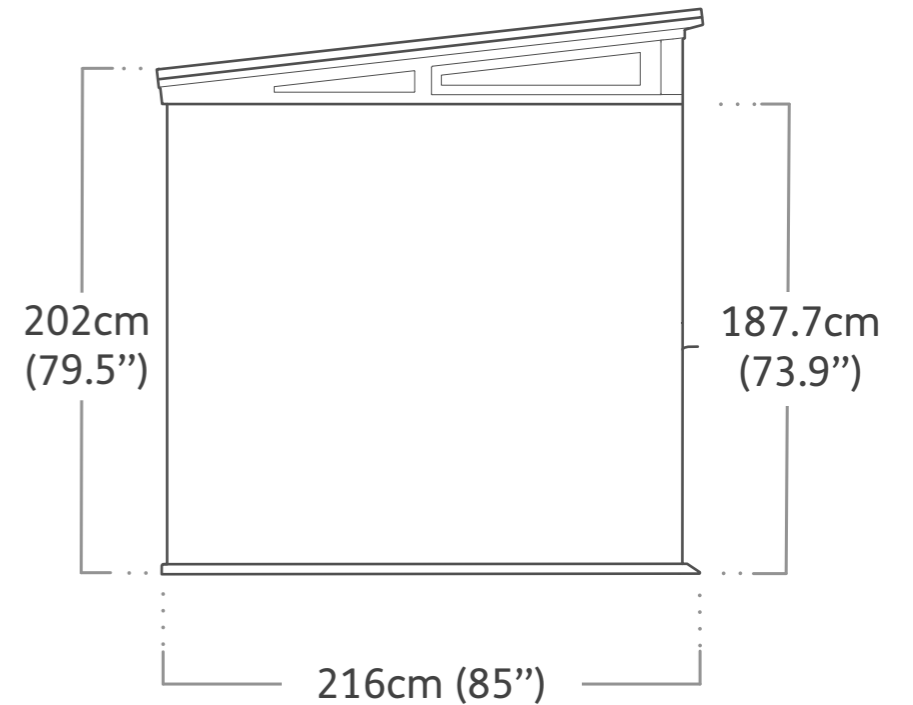

# Penthouse 7x7

Product Dimensions

Interior Dimensions (WxDxH) : 201x201x219.8 cm | 79.1"x79.1"x86.5"