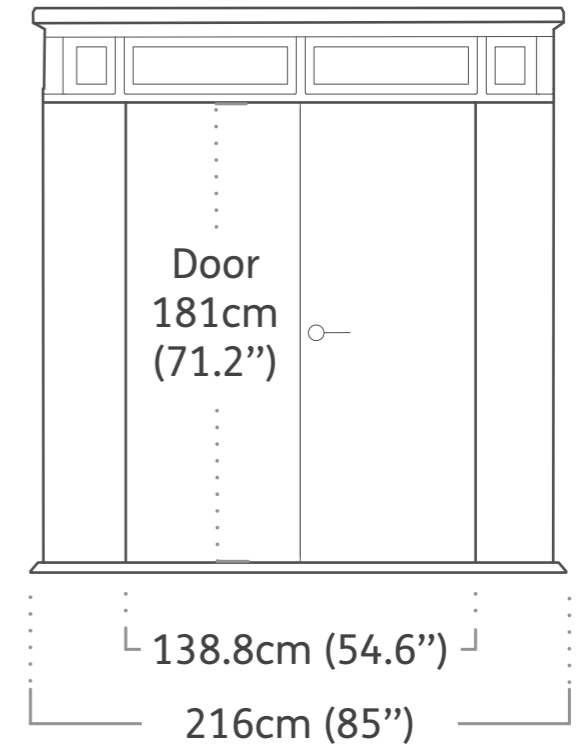

# Penthouse 7x7

Product Dimensions

Interior Dimensions (WxDxH) : 201x201x219.8 cm | 79.1"x79.1"x86.5"