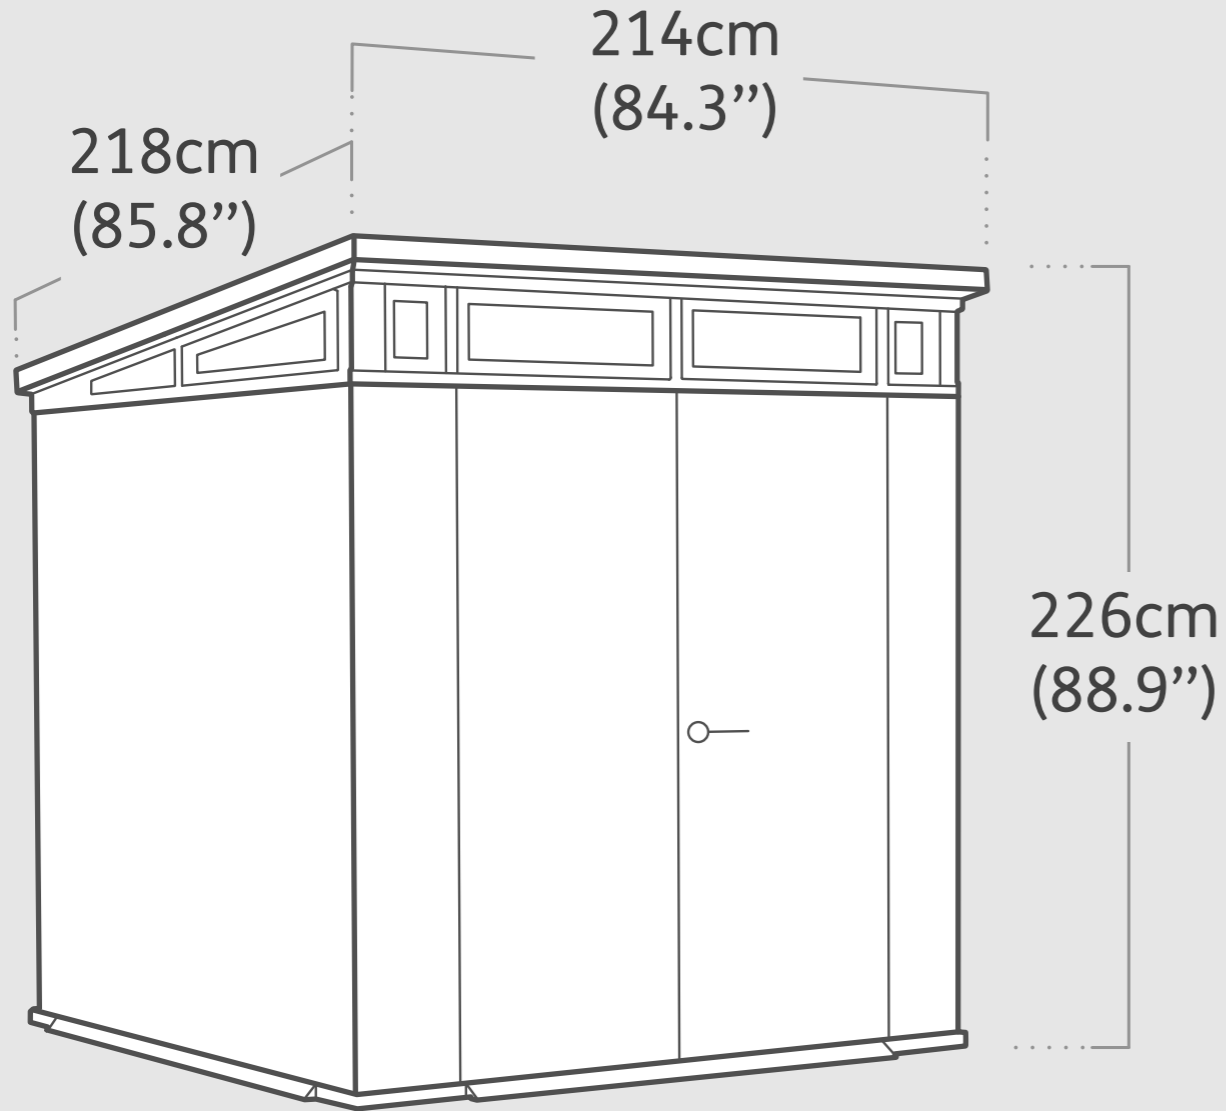

# Penthouse 7x7

Product Dimensions

Interior Dimensions (WxDxH) : 201x201x219.8 cm | 79.1"x79.1"x86.5"