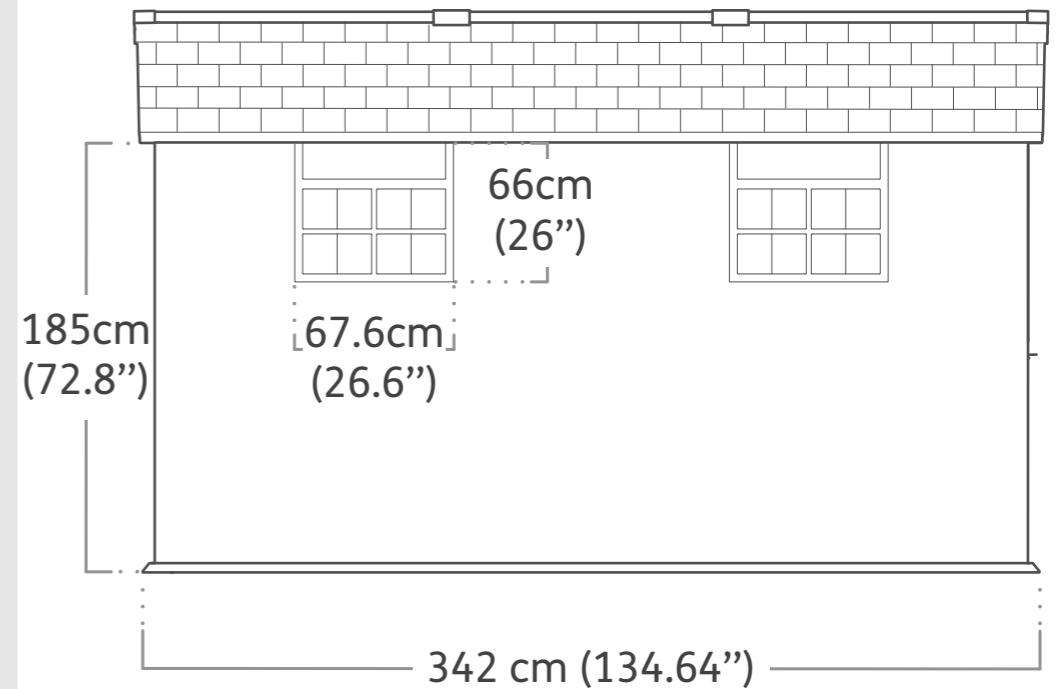

# Oakland 7511

Product Dimensions

Interior Dimensions (WxDxH) : 201x327.1x230 cm | 79.1"x128.7"x95.2"