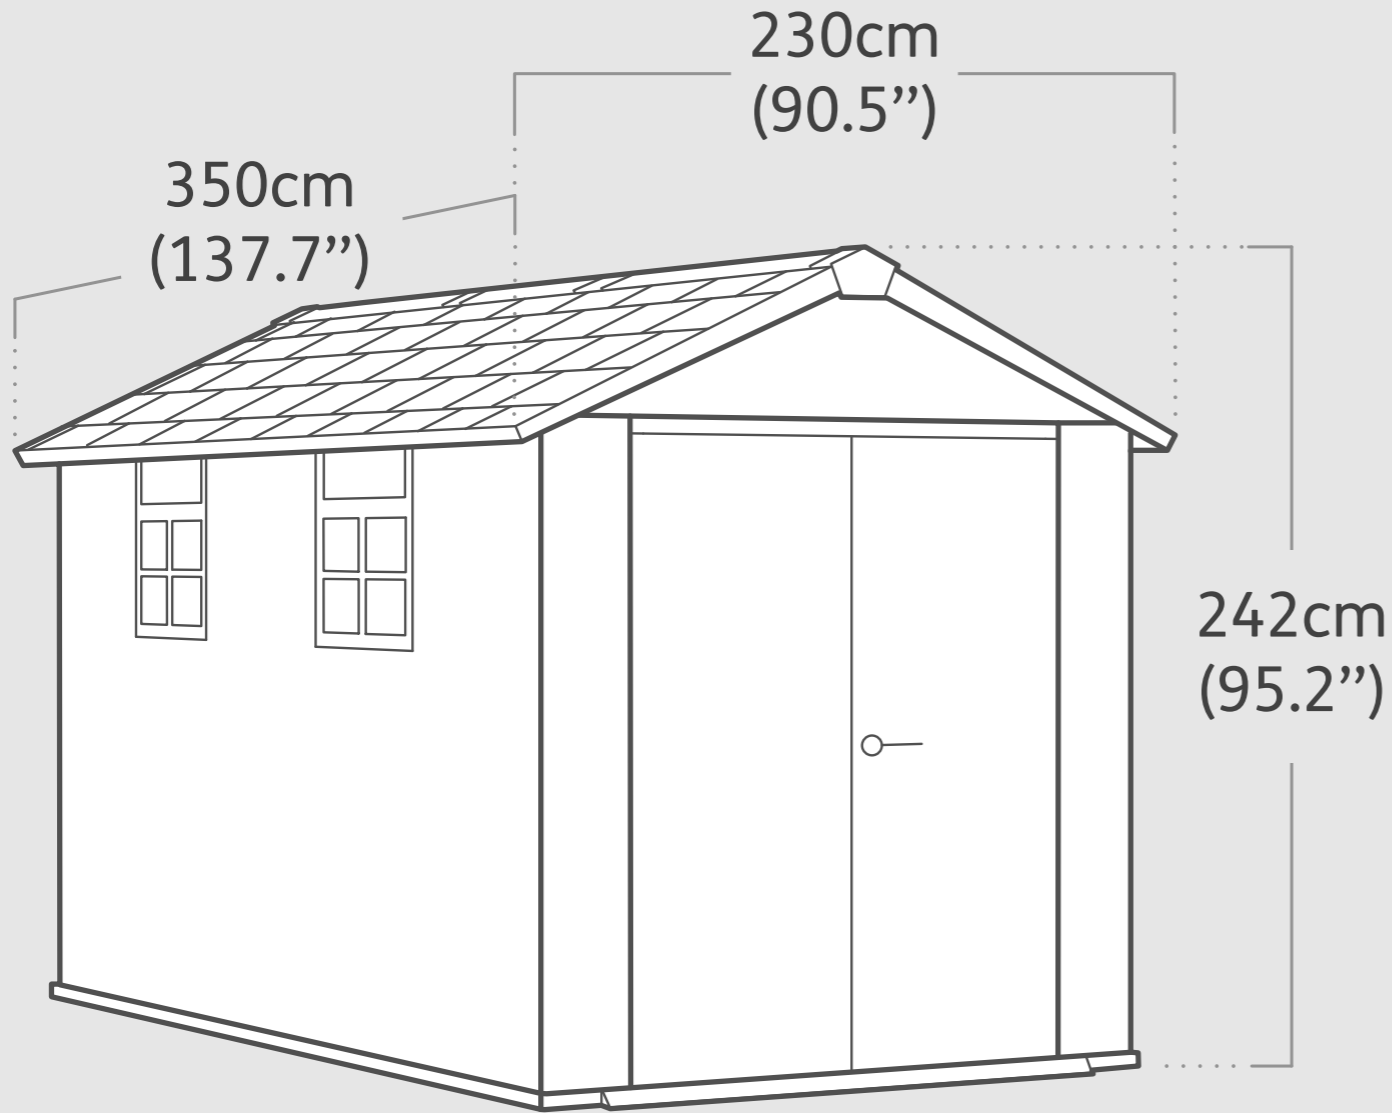

# Oakland 7511

Product Dimensions

Interior Dimensions (WxDxH) : 201x327.1x230 cm | 79.1"x128.7"x95.2"