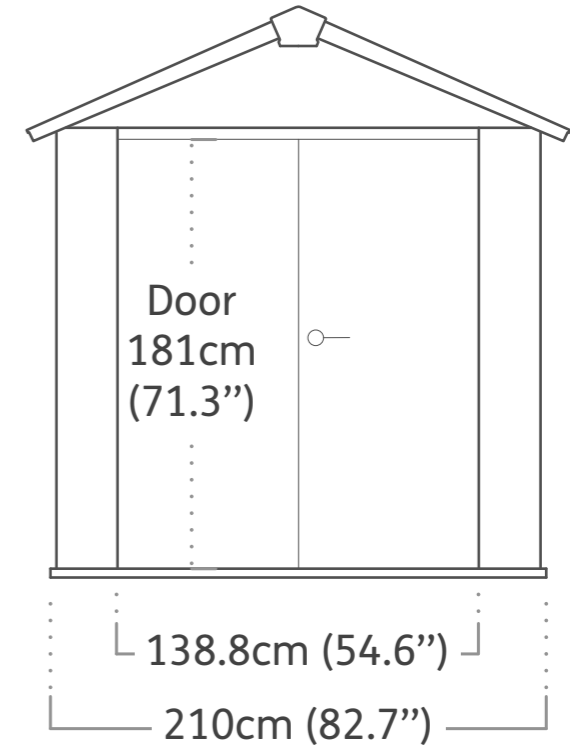

# Oakland 7511

Product Dimensions

Interior Dimensions (WxDxH) : 201x327.1x230 cm | 79.1"x128.7"x95.2"