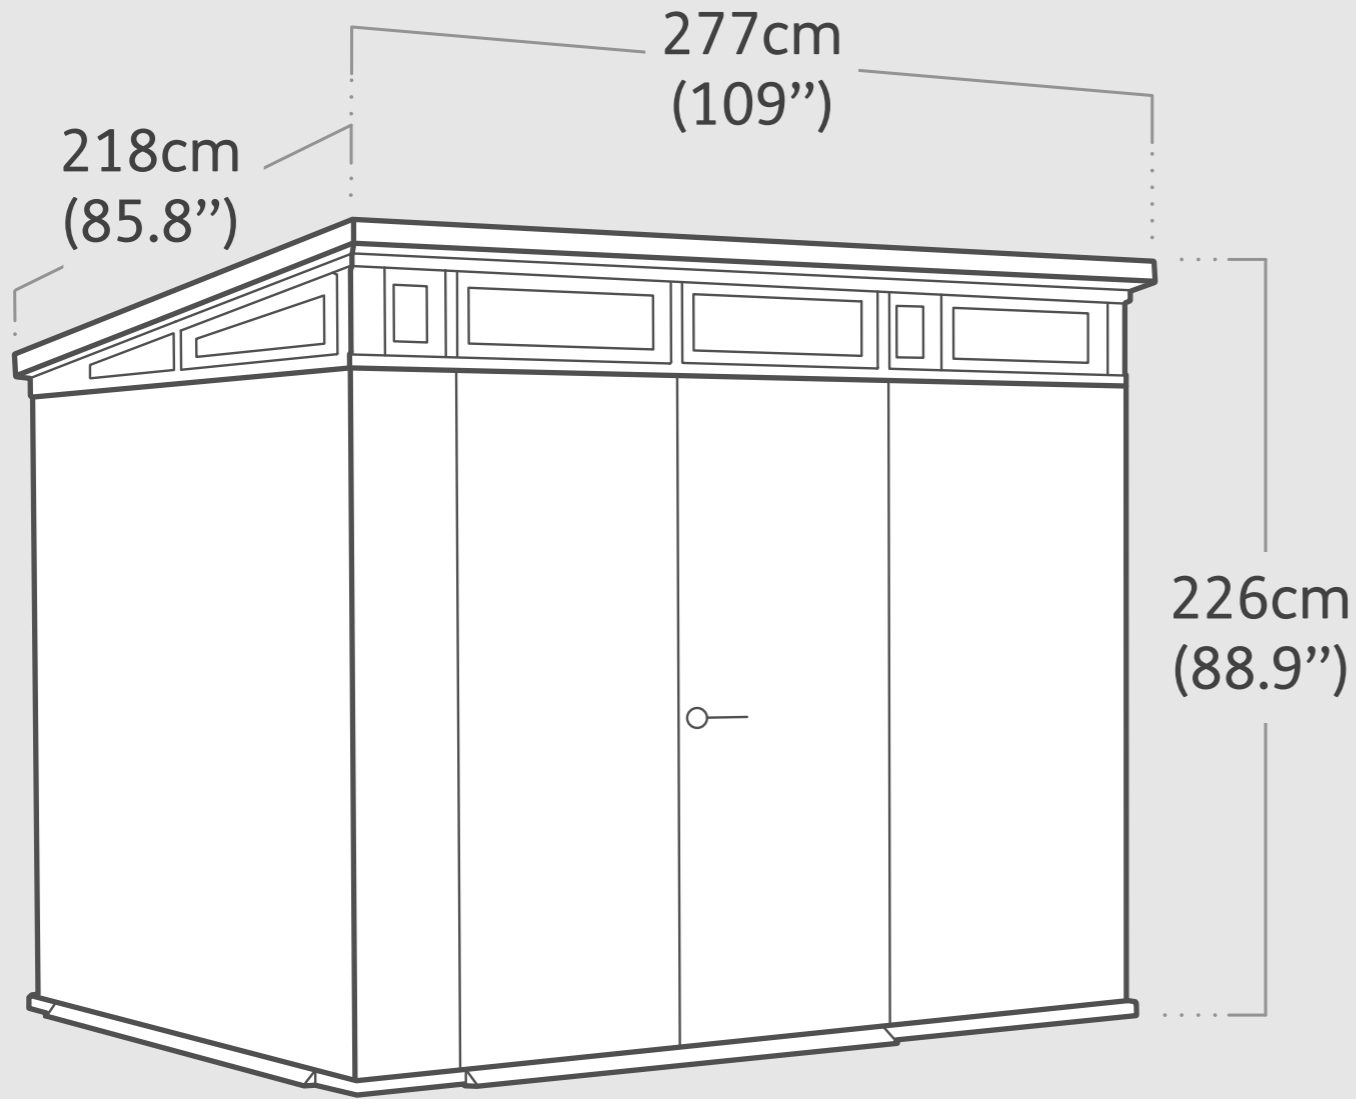

Artisan 9x7

Product Dimensions

Interior Dimensions (WxDxH) : 264x201x219.8 cm | 103.9"x79.1"x86.5"