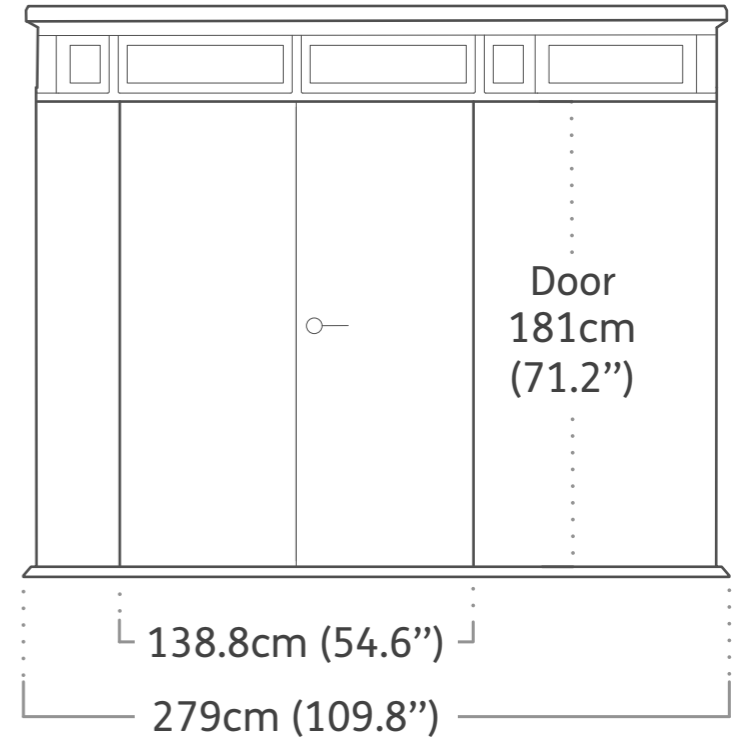

Artisan 9x7

Product Dimensions

Interior Dimensions (WxDxH) : 264x201x219.8 cm | 103.9"x79.1"x86.5"