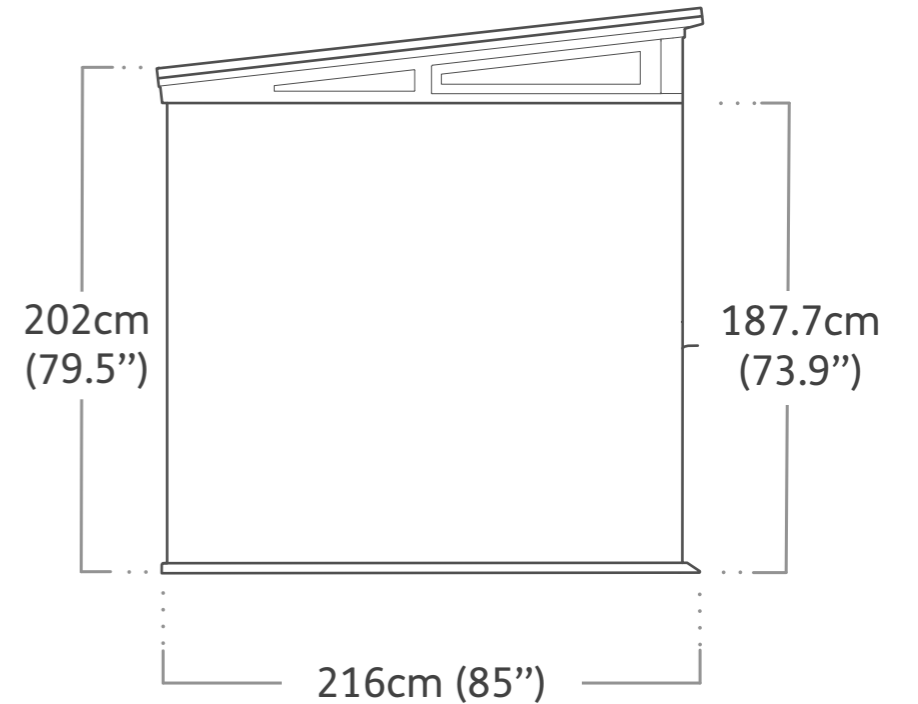

Artisan 9x7

Product Dimensions

Interior Dimensions (WxDxH) : 264x201x219.8 cm | 103.9"x79.1"x86.5"