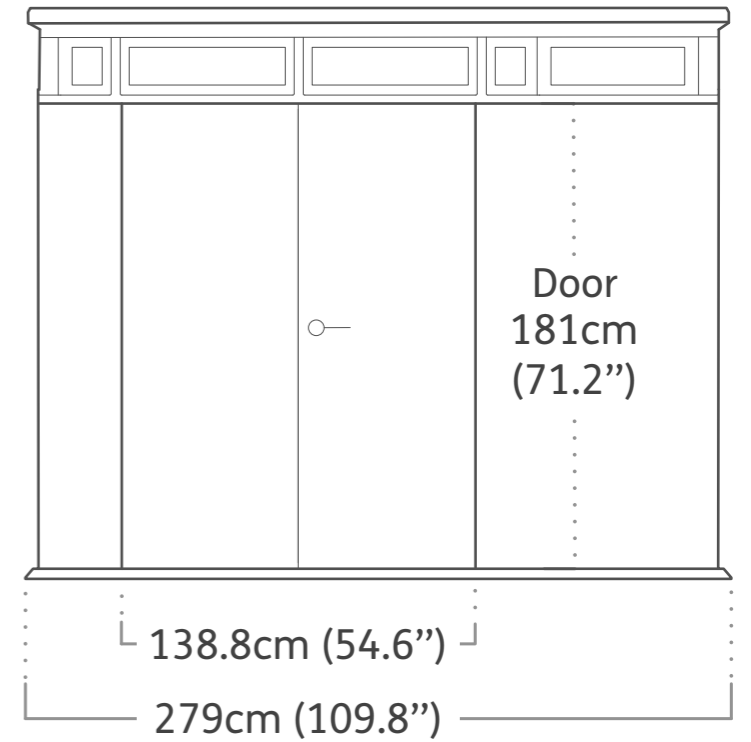

Cortina 9x7

Product Dimensions

Interior Dimensions (WxDxH) : 264x201x219.5 cm | 103.9"x79"x86.4"