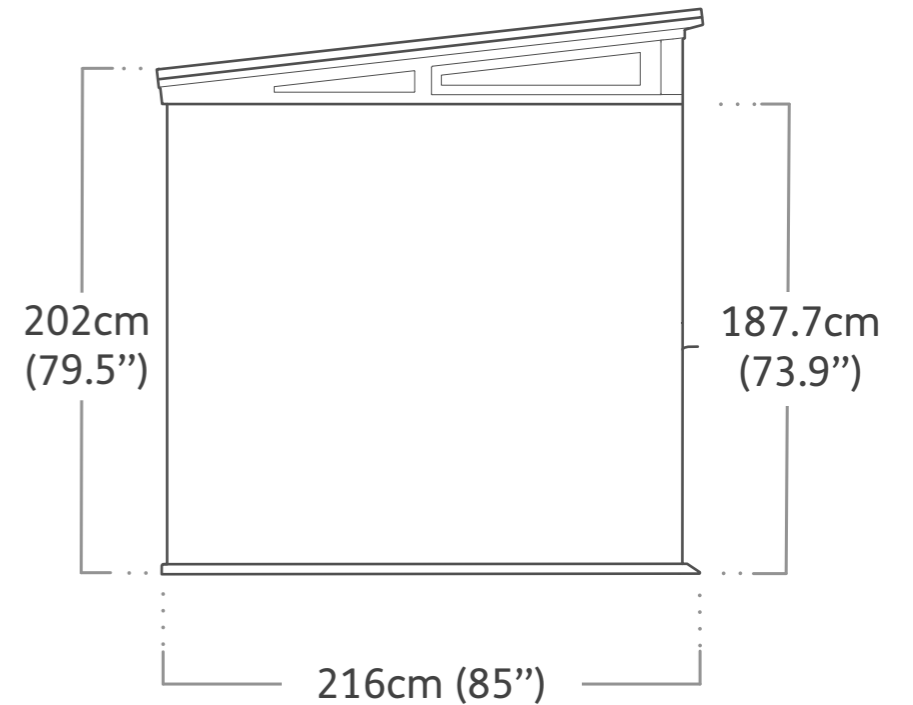

Cortina 9x7

Product Dimensions

Interior Dimensions (WxDxH) : 264x201x219.5 cm | 103.9"x79"x86.4"