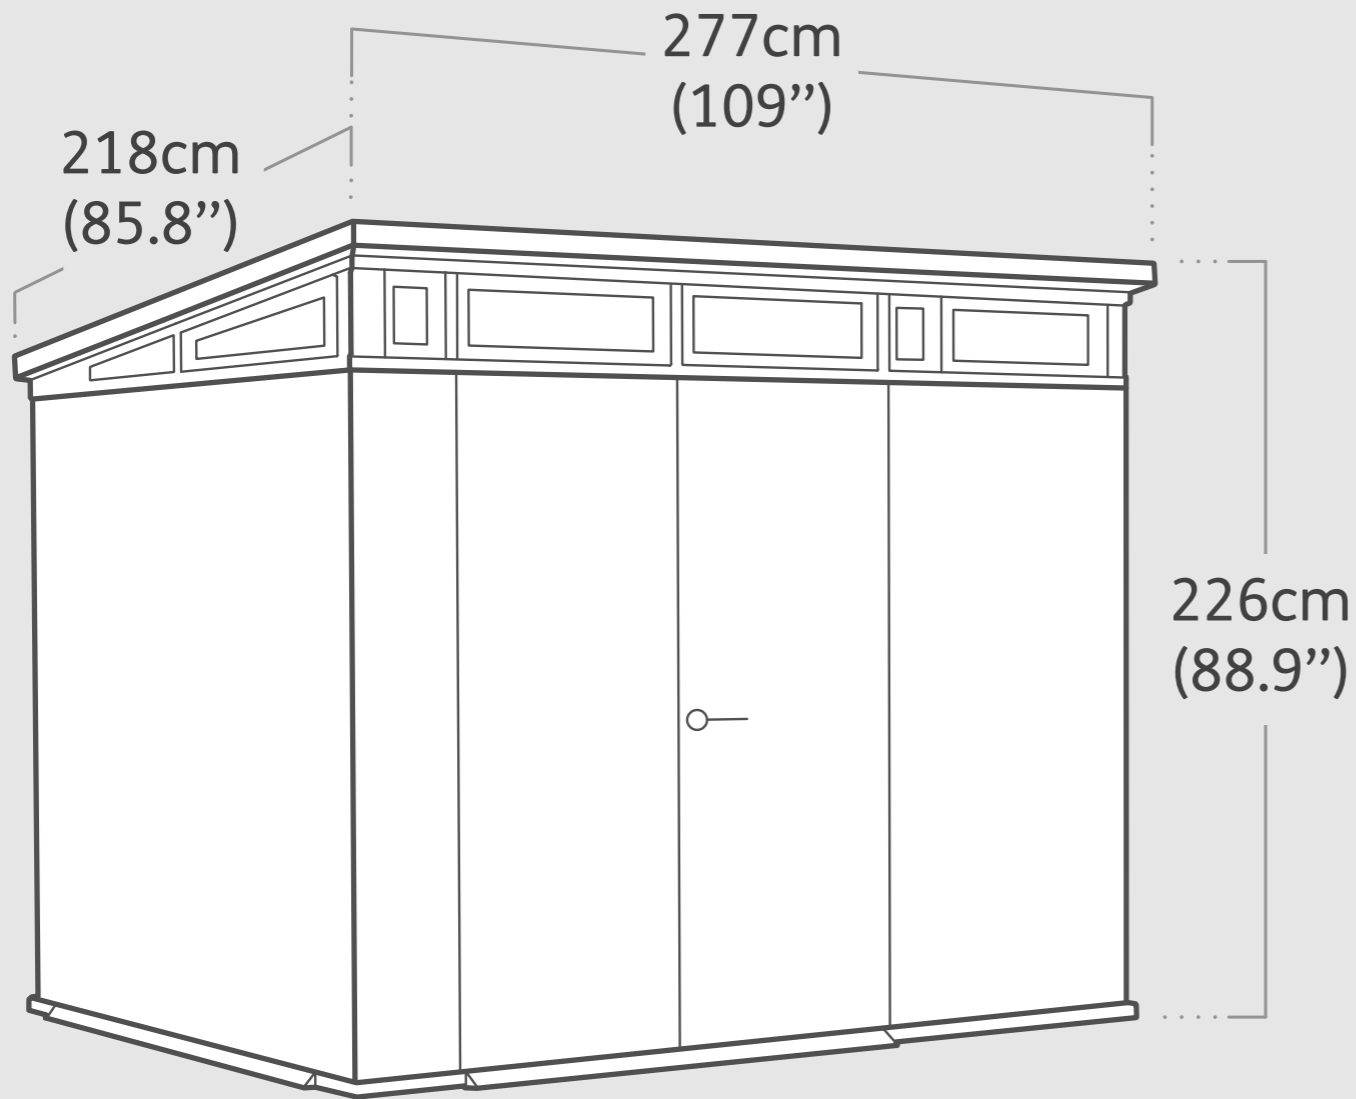

Cortina 9x7

Product Dimensions

Interior Dimensions (WxDxH) : 264x201x219.5 cm | 103.9"x79"x86.4"